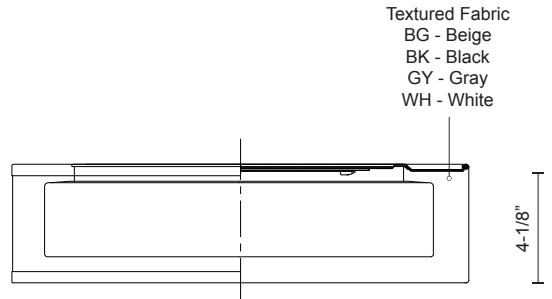

**DALTON
FM7916
FLUSH MOUNT**

PROJECT

DESCRIPTION

A textured linen band surrounds a concentric polymeric diffuser spreading even light from the LED source. Finely hand-tailored, the fabric shade contributes a soft sophistication to the modern interior. Applicable as a flush mount, pendant and in numerous sizes and fabric colors to suit your context.

SPECIFICATION DETAILS

* For custom options, consult factory for details.

Fixture Dimensions	D16 x H4-1/8"
Light Source	LED
Wattage	24W
Total Lumens	1600lm
Delivered Lumens	BG-1103lm; BK-980lm; WH-1050lm;
Voltage	120V
Color Temperature	3000K
CRI (Ra)	>90
Optional Color Temps	2700K - 5000K Available, Minimum Order Quantities Apply
LED Rated Life	50,000 hours
Dimming	100% - 10%, ELV Dimmer (Not Included)
Diffuser Details	White Acrylic Diffuser
Shade Details	Textured Linen
Location	Dry
Warranty	5 Years